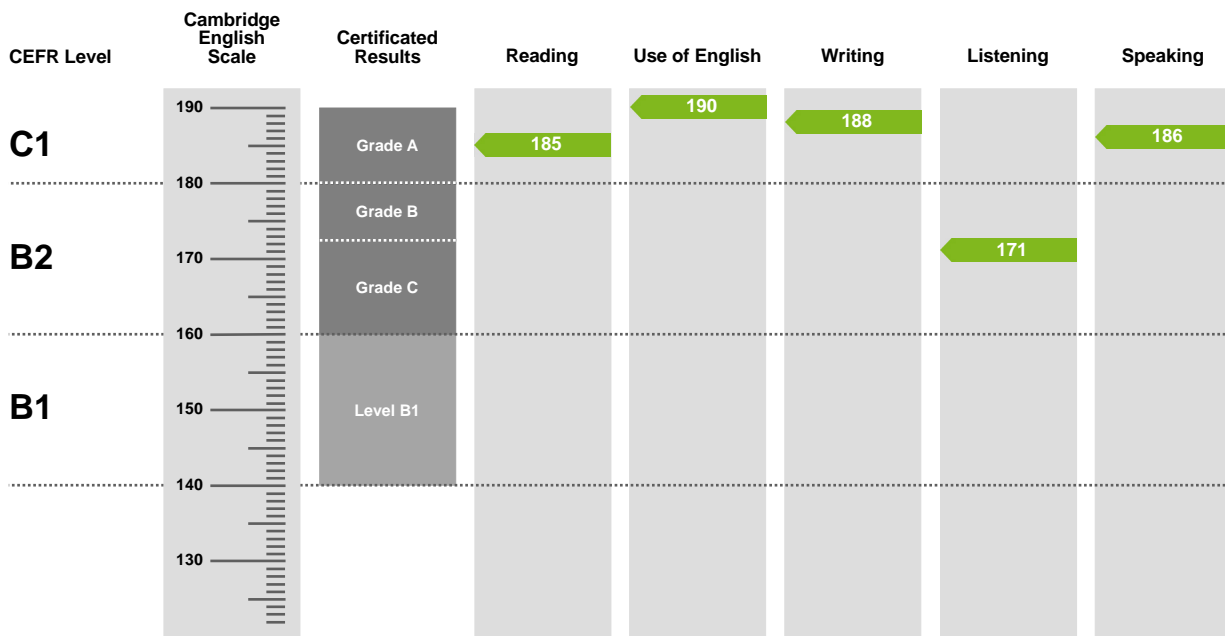

Result

Pass at Grade A

Overall Score

184

CEFR Level

C1

The First Certificate in English (FCE) is an examination targeted at Level B2 in the Council of Europe's Common European Framework of Reference.

Candidates achieving Grade A (between 180 and 190 on the Cambridge English Scale) receive the First Certificate in English stating that they have demonstrated ability at Level C1. Candidates achieving Grade B or Grade C (between 160 and 179 on the Cambridge English Scale) receive the First Certificate in English at Level B2.

Candidates whose performance is below Level B2, but falls within Level B1 (between 140 and 159 on the Cambridge English Scale), receive a Cambridge English certificate stating that they have demonstrated ability at Level B1.