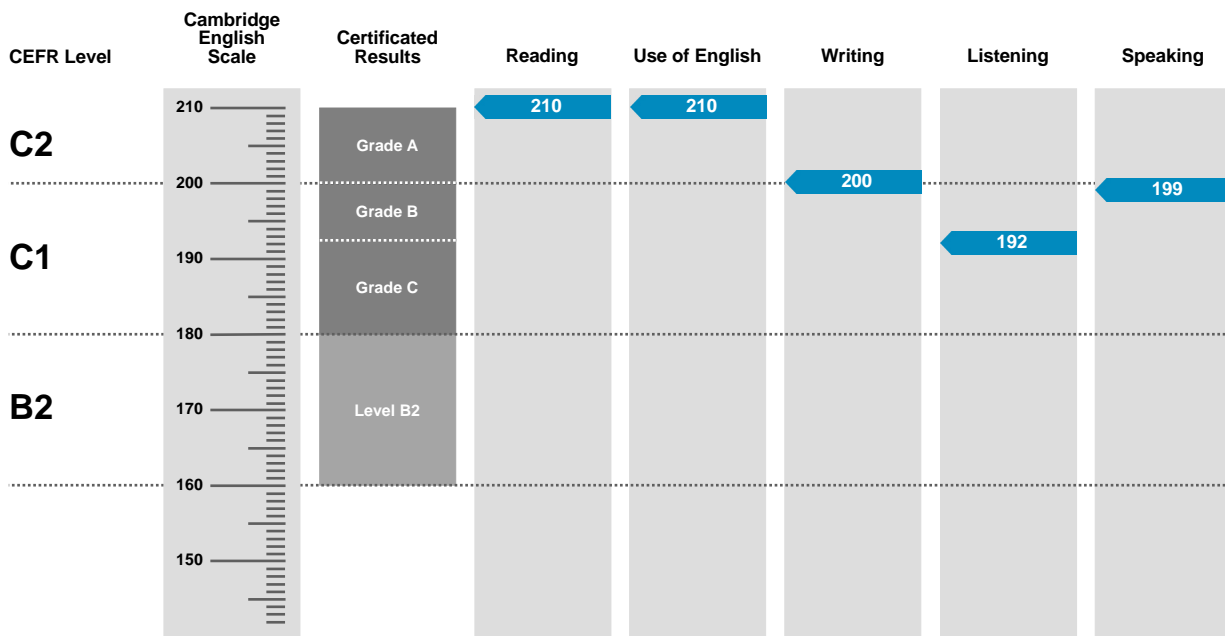

Result

Pass at Grade A

Overall Score

202

CEFR Level

C2

The Certificate in Advanced English (CAE) is an examination targeted at Level C1 in the Council of Europe's Common European Framework of Reference.

Candidates achieving Grade A (between 200 and 210 on the Cambridge English Scale) receive the Certificate in Advanced English stating that they have demonstrated ability at Level C2. Candidates achieving Grade B or Grade C (between 180 and 199 on the Cambridge English Scale) receive the Certificate in Advanced English at Level C1.

Candidates whose performance is below Level C1, but falls within Level B2 (between 160 and 179 on the Cambridge English Scale), receive a Cambridge English certificate stating that they have demonstrated ability at Level B2.